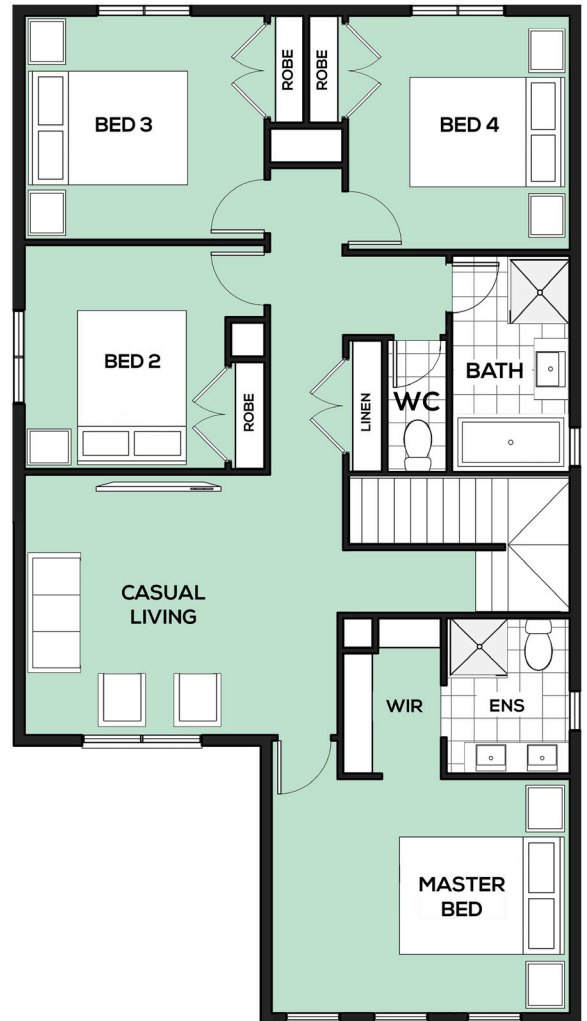

Modena 292

 4
  2.5
  2
  2

DESIGNED TO SUIT **12.5M X 25M**

EXTERIOR WIDTH 10.67M

EXTERIOR LENGTH 15.83M

TOTAL HOUSE AREA 272M² / 29.27SQ

Family	3800 x 4500	Casual Living	3700 x 4000	Bed 3	3700 x 3400
Meals	5000 x 3000	Master Bed	4600 x 3600	Bed 4	3100 x 3400
Lounge	3400 x 4300	Bed 2	3400 x 3600	Alfresco	3800 x 3200